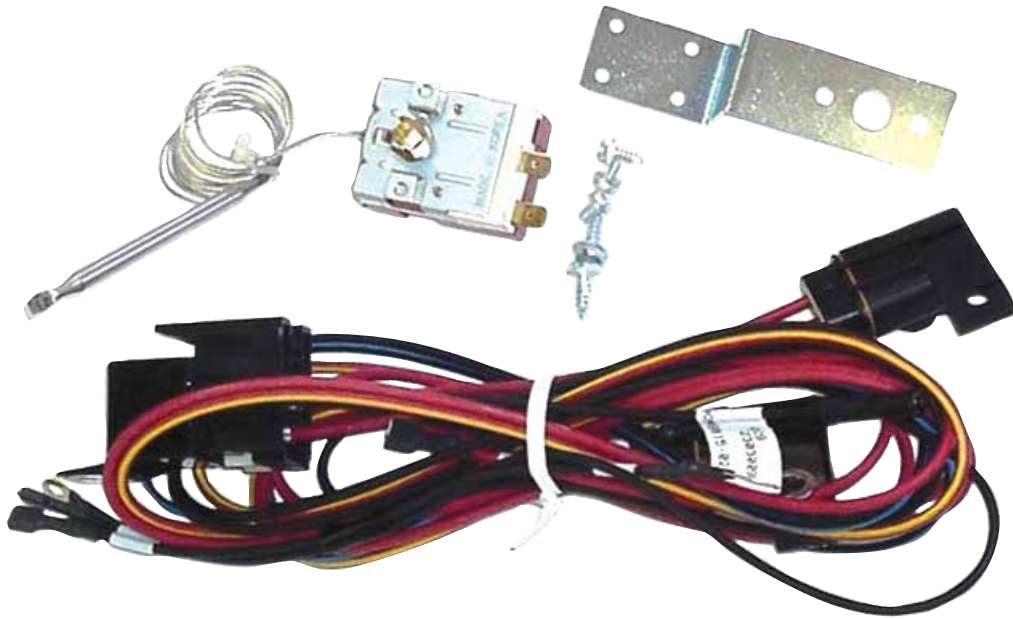

## MFA100 - ADJUSTABLE THERMOSTAT w/FAN HARNESS SWITCH AND RELAY

Wiring harness kit operates an electric radiator fan according to engine water temperature. Kit includes heavy gauge wire harness, relay, weatherproof fuse, electrical connectors and adjustable (32° – 240°) temperature switch.

### \* Adjustable Thermostat Includes:

#### Kit Includes:

- Heavy gauge wire harness
- Harness relay
- Weatherproof fuse
- Electrical connectors
- Adjustable (32° – 240°) temperature switch\*